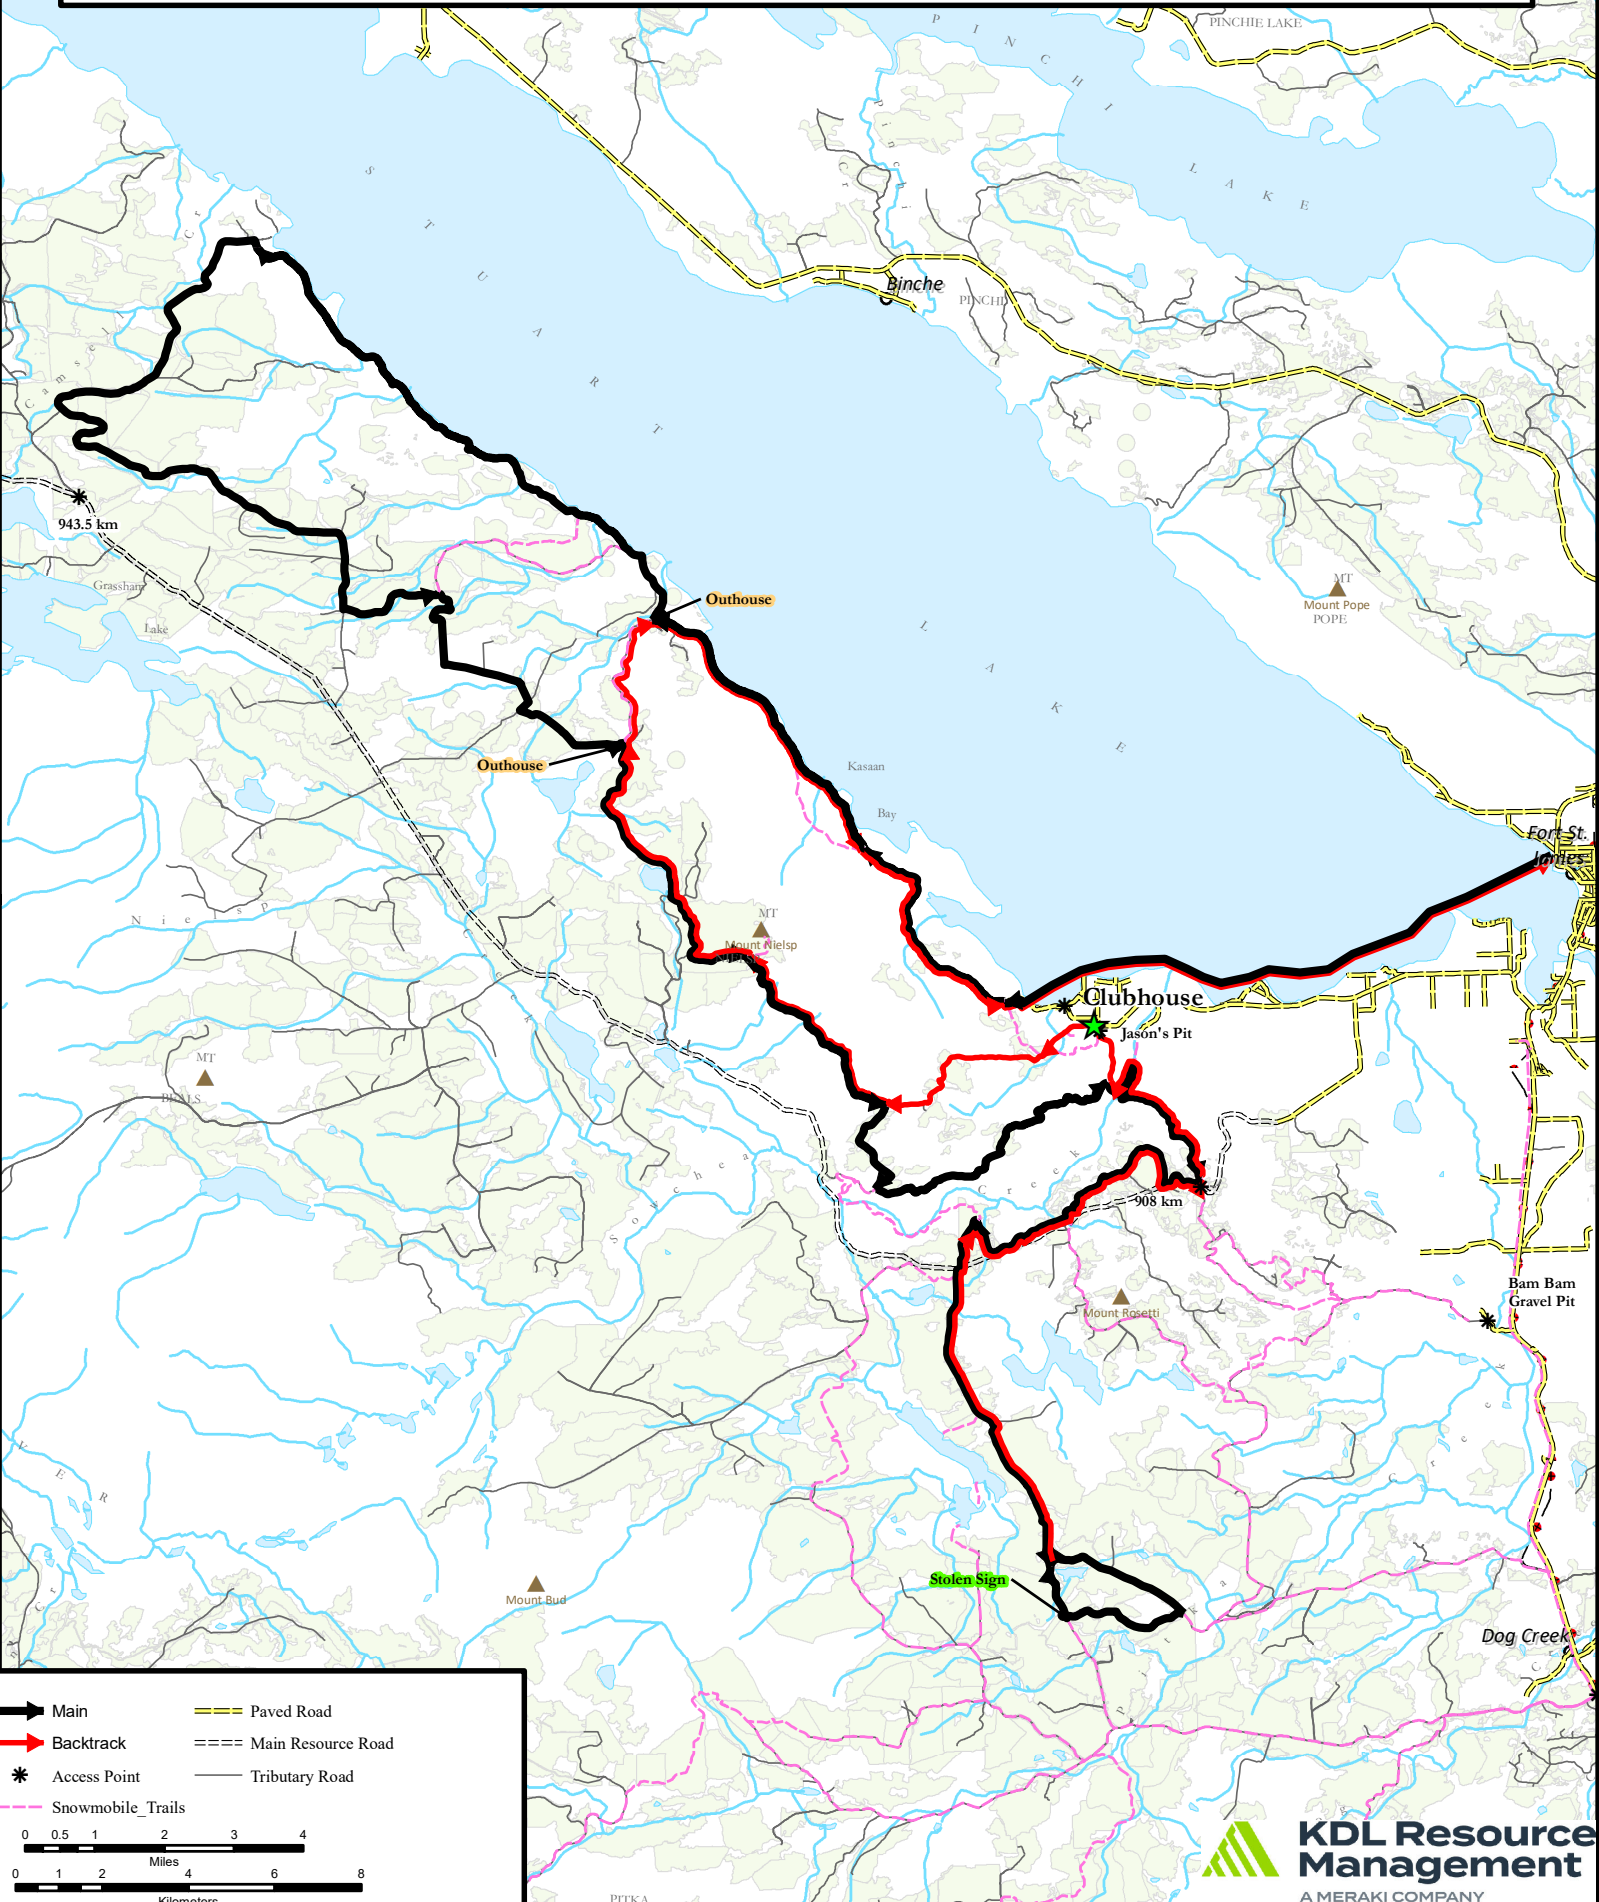

# 2023 Caledonia Classic - 200 Mile

	Main		Paved Road
	Backtrack		Main Resource Road
	Access Point		Tributary Road
	Snowmobile Trails		

0 0.5 1 2 3 4  
0 1 2 Miles 4 6 8  
0 1 2 Kilometers 4 6 8