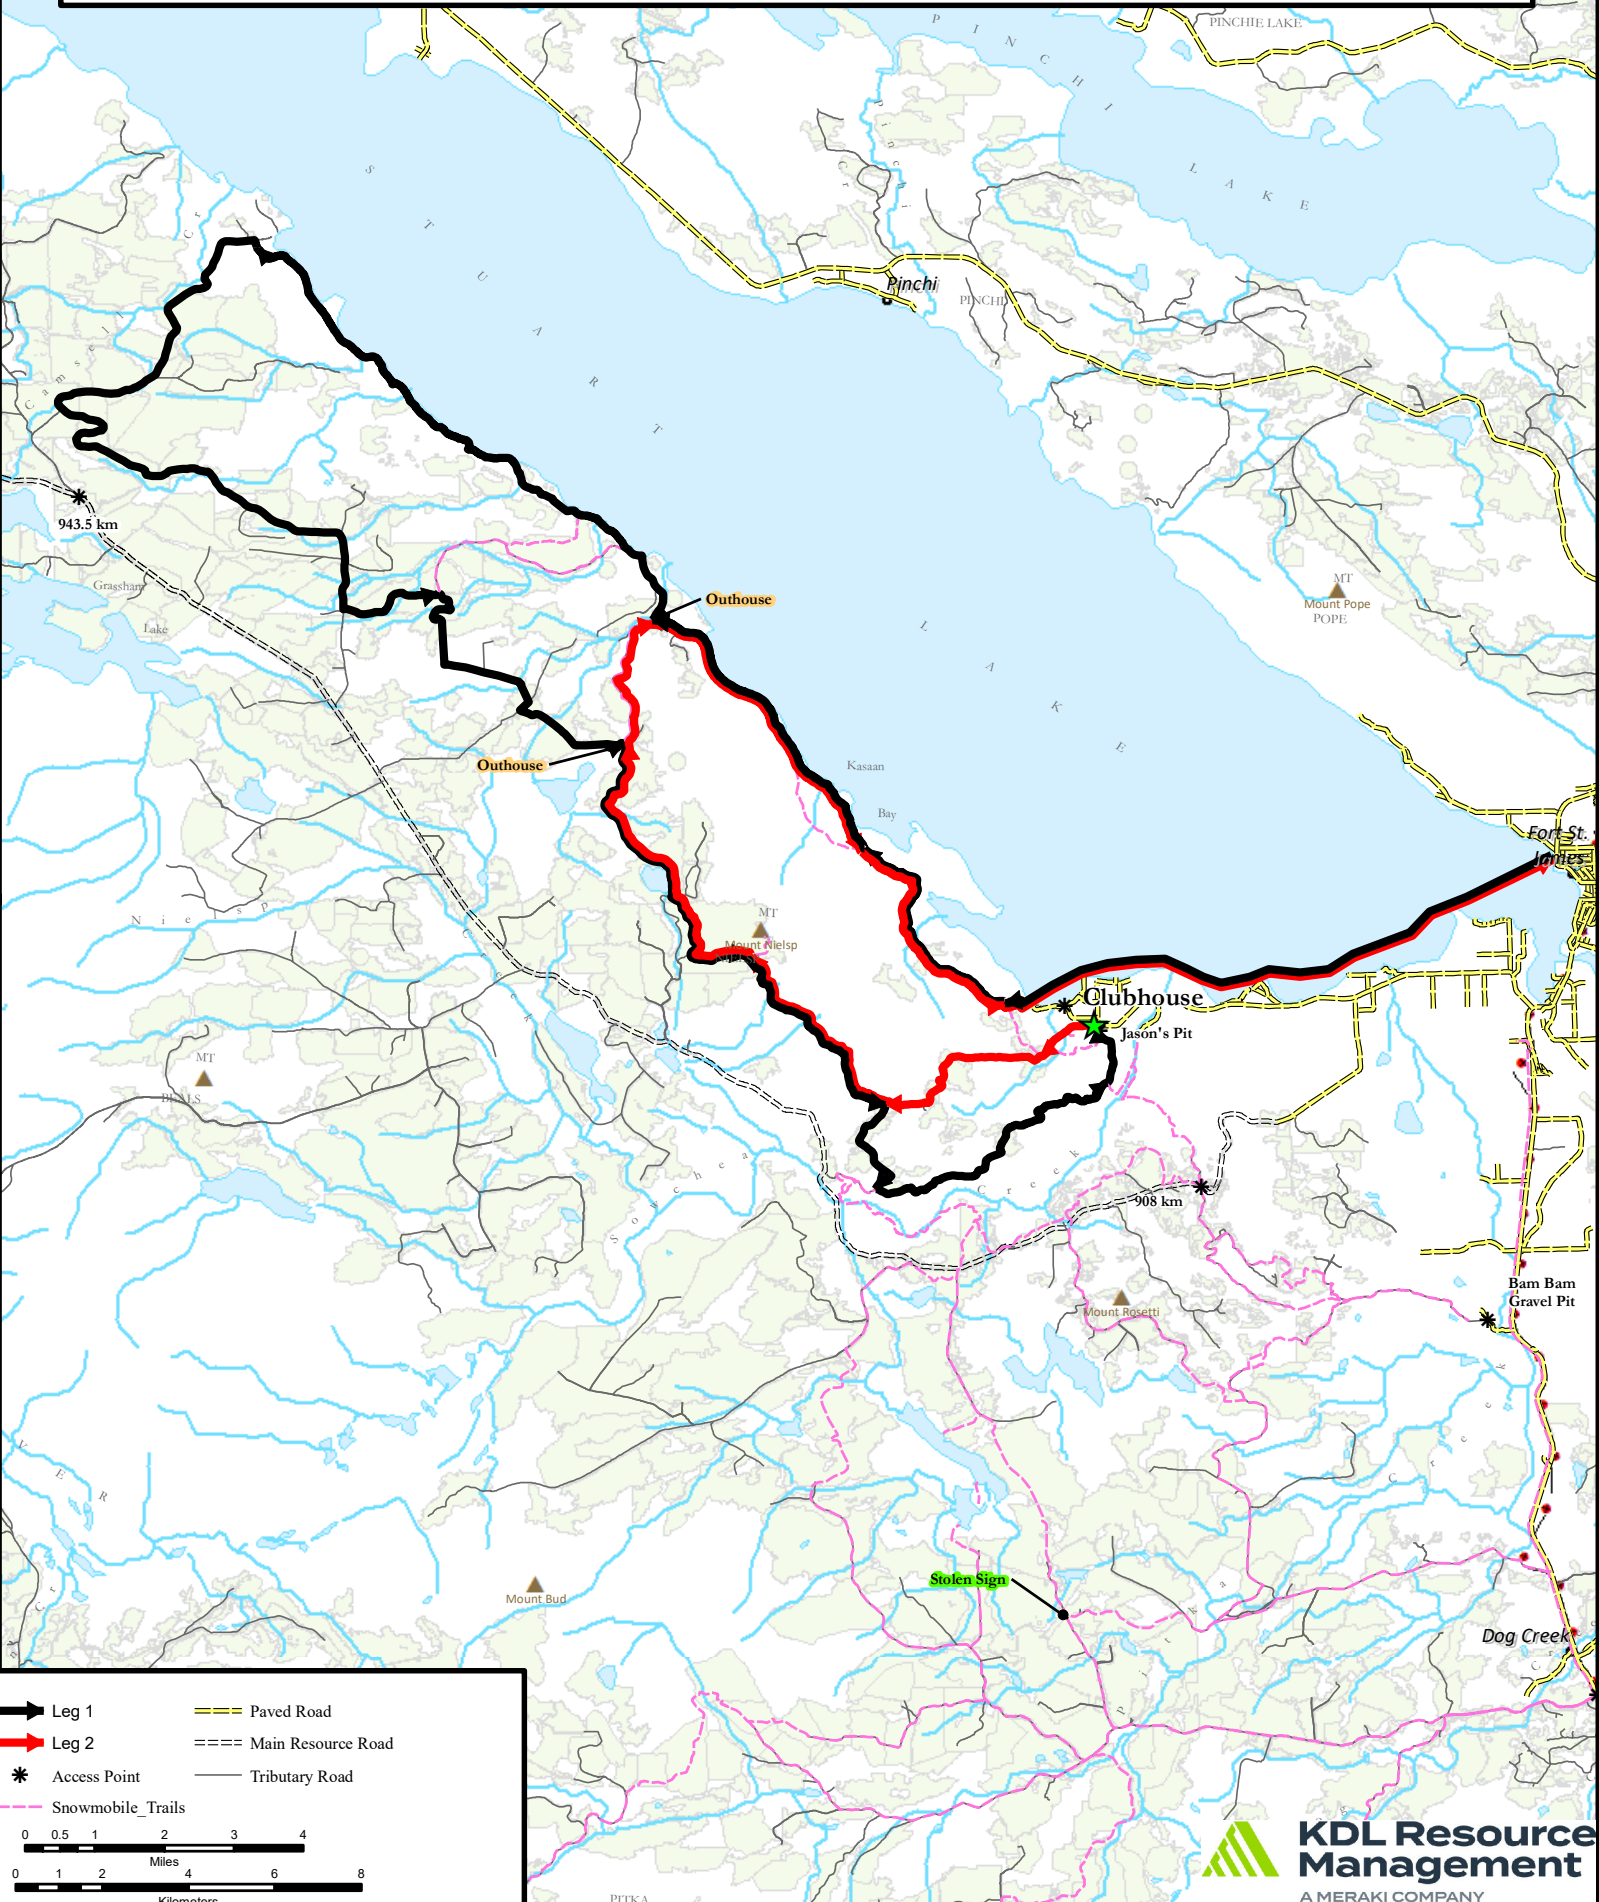

2022 Caledonia Classic - 100 Mile

	Leg 1		Paved Road
	Leg 2		Main Resource Road
	Access Point		Tributary Road
	Snowmobile Trails		

0 0.5 1 2 3 4
 0 1 2 Miles 4 6 8
 Kilometers