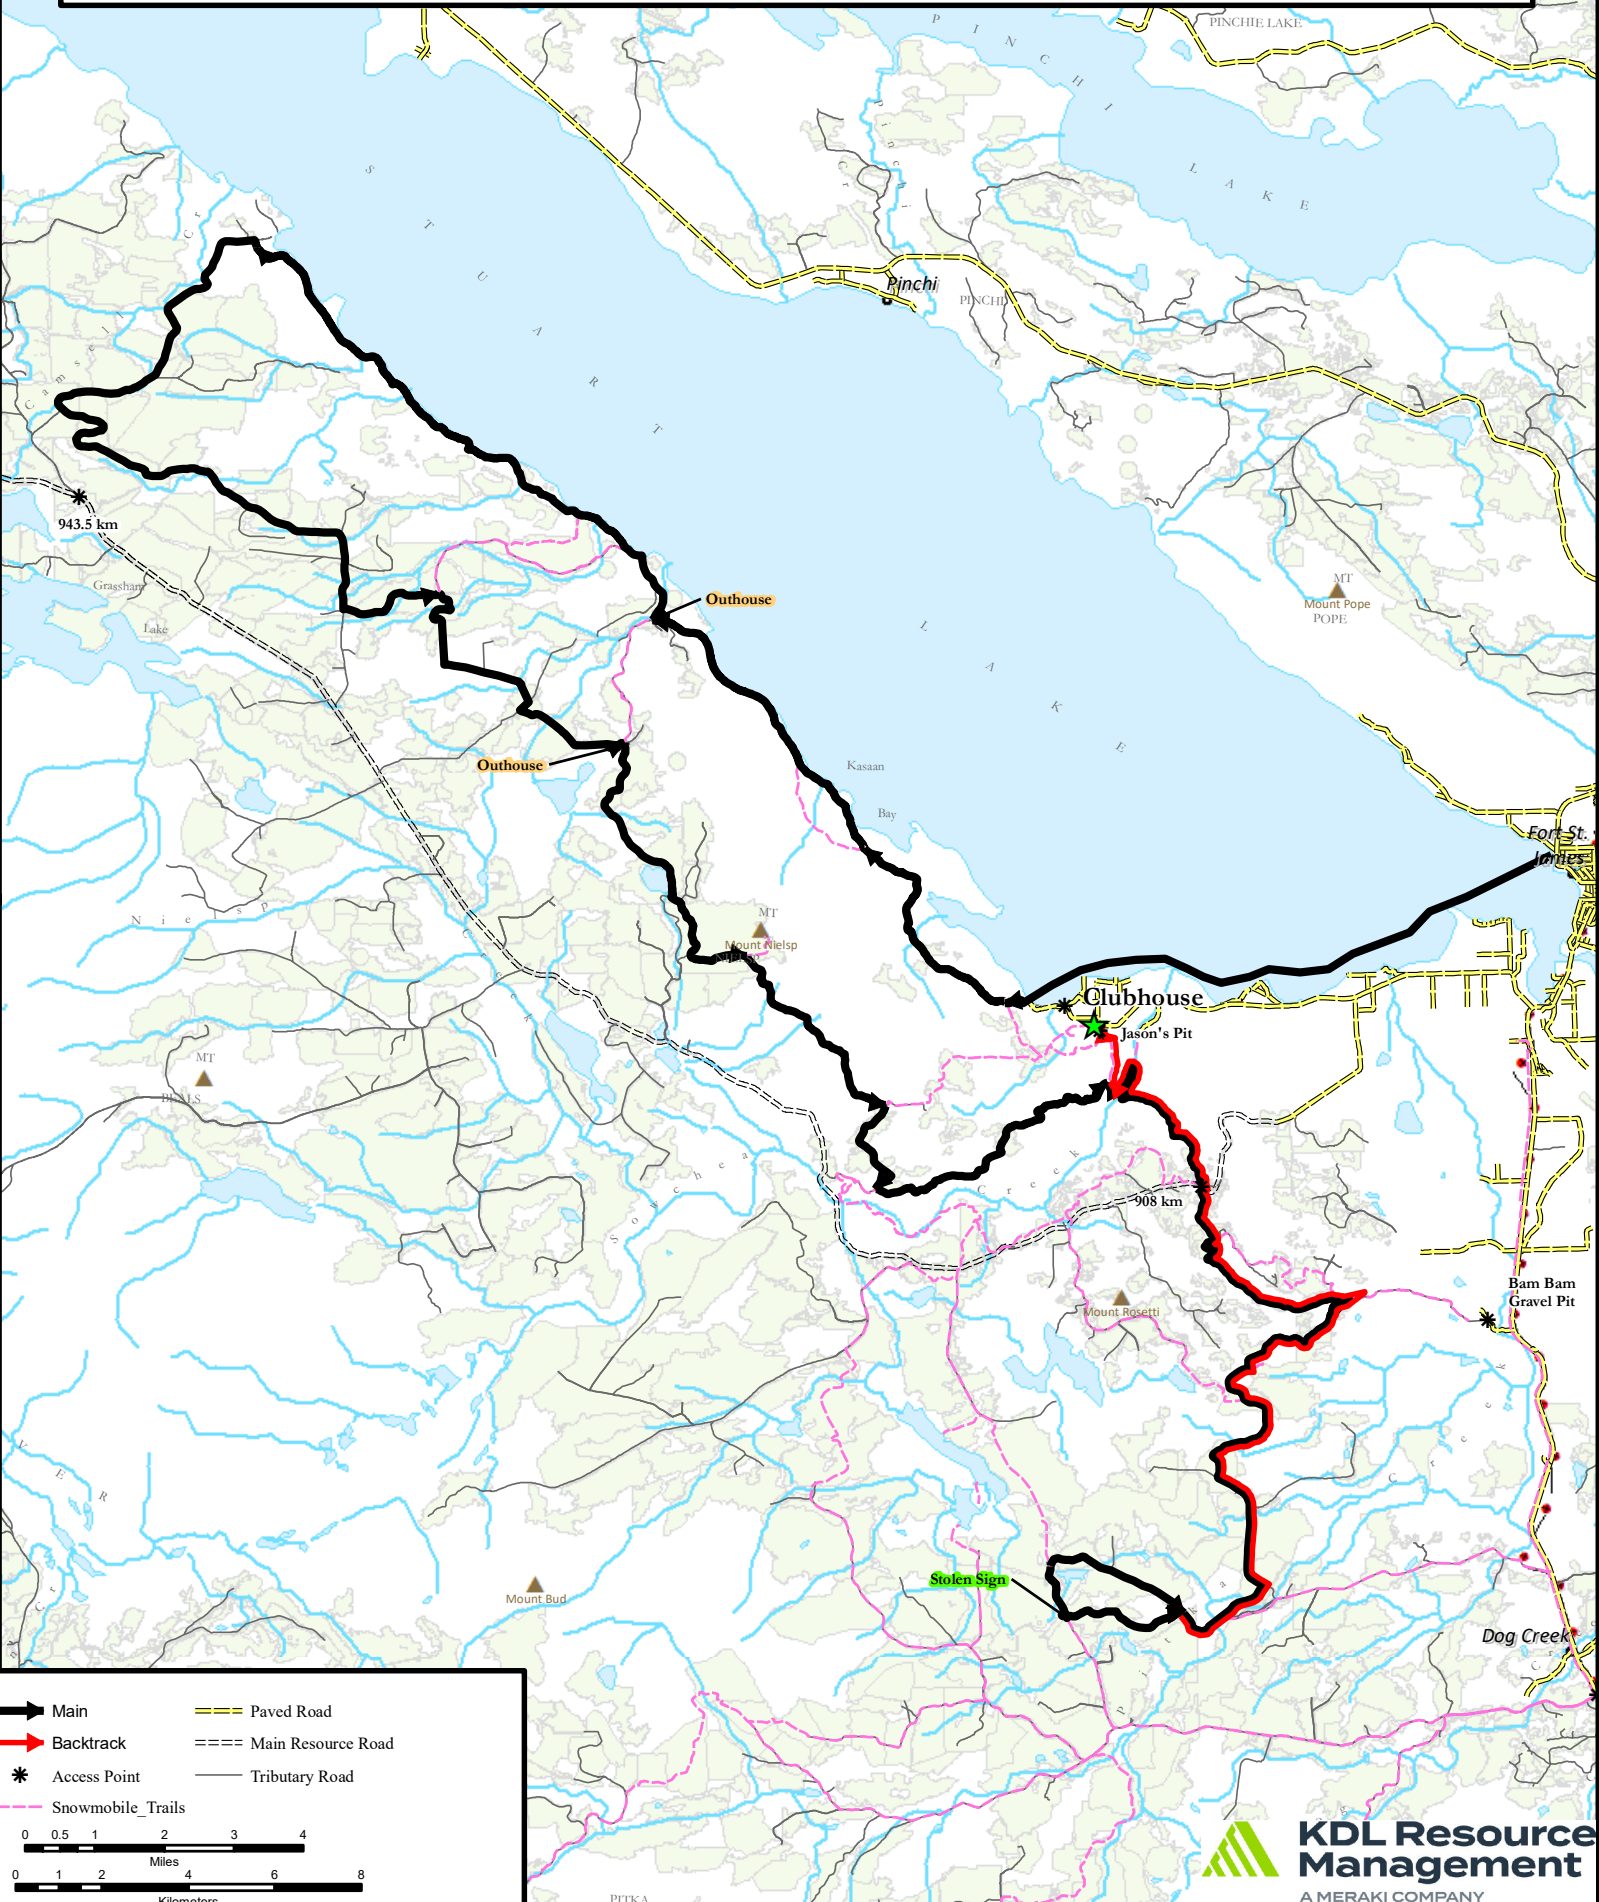

2022 Caledonia Classic - 200 Mile

	Main		Paved Road
	Backtrack		Main Resource Road
	Access Point		Tributary Road
	Snowmobile Trails		

0 0.5 1 2 3 4
Miles
0 1 2 4 6 8
Kilometers